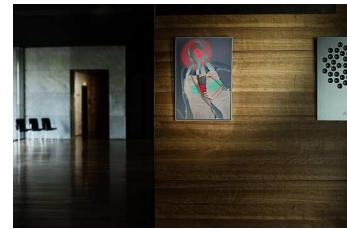

B1 bookshelf, active (per pair)

(HxWxD 380x160x260mm)

Finish	MSRP incl.VAT
Nature grey, sealed, concrete matt (other concrete colours available), pair	5.950,-
Extra charge waxed, polished, pair	300,-
Laquered RAL	on request
Real wood veneered	on request

Finish	MSRP incl.VAT
Nature grey, sealed, concrete matt (other concrete colours available), set	14.900,-
Extra charge waxed, polished, set	300,-
Laquered RAL	on request
Real wood veneered	on request
F1 picture frame (in RAL alu or real wood, incl. image of own choice), pair	240,-
S1 cube picture frame (in RAL alu or real wood, incl. image of own choice), pair	190,-