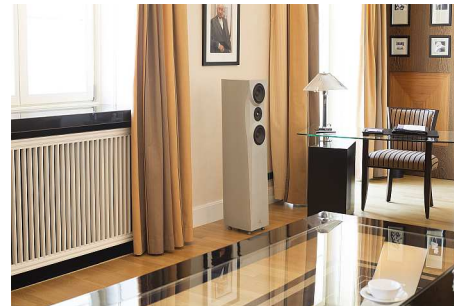

CONCRETE AUDIO

GERMANY

German
Design Award

WINNER

CONCRETE AUDIO

Frank Nebel

E.-Rosenthal-Str. 30

99423 Weimar / Germany

T. +49(0)36422.2048.51

F. +49(0)36422.2048.54

www.concrete-audio.com

info@concrete-audio.com

Price List EU 2020-02 EN

N1 floorstander, passive (per pair)

(HxWxD 1100x230x330mm)

Finish	MSRP incl.VAT
Nature grey, sealed, concrete matt (other concrete colours available), pair	16.900,-
Extra charge waxed, polished, pair	300,-
Extra charge bi-wiring terminal, pair	240,-
Laquered RAL	on request
Partially real wood veneered	on request