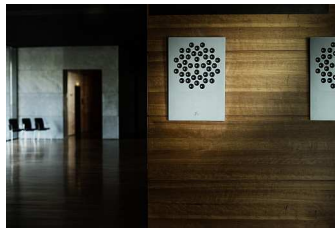

B1 bookshelf, active (per pair)

(HxWxD 380x160x260mm)

Finish	MSRP incl.VAT
Nature grey, sealed, concrete matt (other concrete colours available), pair	5.950,-
Extra charge waxed, polished, pair	300,-
Laquered RAL	on request
Real wood veneered	on request

Finish	MSRP incl.VAT
Nature grey, sealed, concrete matt (other concrete colours available), set	14.900,-
Extra charge waxed, polished, set	300,-
Laquered RAL	on request
Real wood veneered	on request
F1 picture frame (in RAL alu or real wood, incl. image of own choice), pair	240,-
S1 cube picture frame (in RAL alu or real wood, incl. image of own choice), pair	190,-