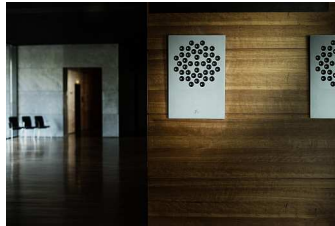

Finish	MSRP excl.VAT
Nature grey, sealed, concrete matt (other concrete colours available), set	12.520,-
Extra charge waxed, polished, set	250,-
Laquered RAL	on request
Real wood veneered	on request
F1 picture frame (in RAL alu or real wood, incl. image of own choice), pair	200,-
S1 cube picture frame (in RAL alu or real wood, incl. image of own choice), pair	190,-