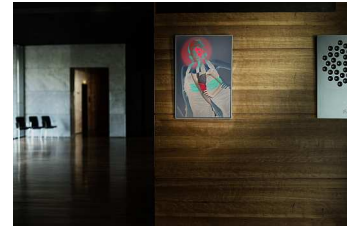

Finish	MSRP excl.VAT
Nature grey, sealed, concrete matt (other concrete colours available), set	12.520,-
Extra charge waxed, polished, set	250,-
Laquered RAL	on request
Real wood veneered	on request
F1 picture frame (in RAL alu or real wood, incl. image of own choice), pair	200,-
S1 cube picture frame (in RAL alu or real wood, incl. image of own choice), pair	190,-